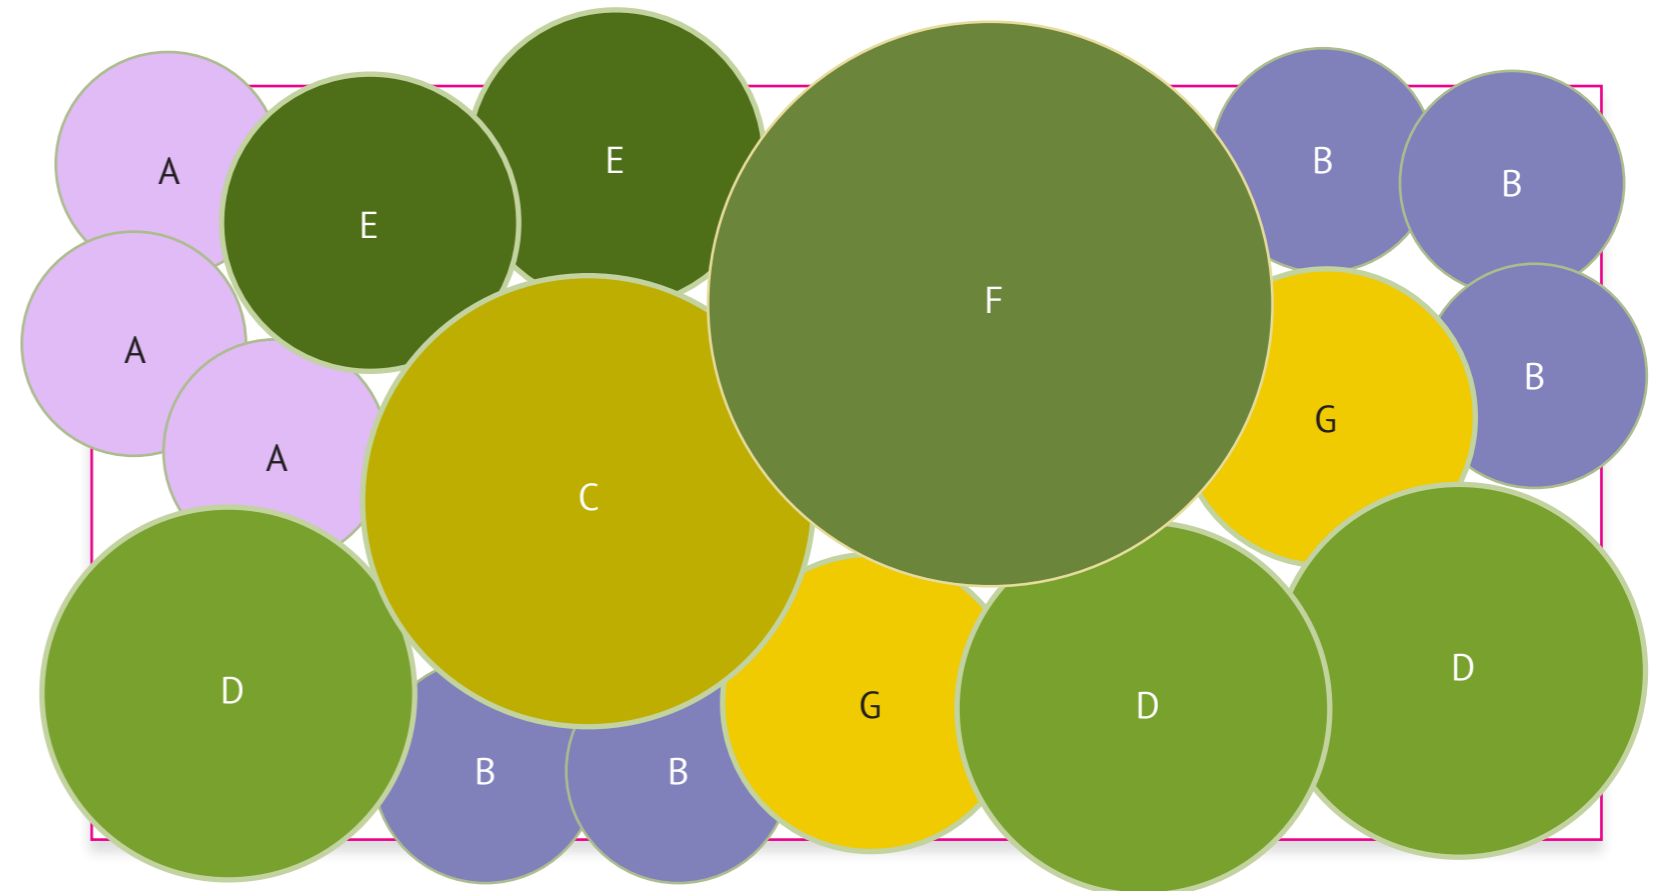

## Inspired by The M&G Garden 2m x 1m Planting Plan

Create your own -  
'Regeneration Garden' themed area inspired by The M&G Garden.

Inspired by nature's power to regenerate, this woodland landscape will be interspersed with stone platforms and huge burnt timber sculptures representing natural rock formations. Populated by pioneering plants and jewel-like flowers, the landscape has been colonised by trees and ferns and primordial Equisetum and Restios giving the garden an ancient quality.

### Plant Shopping List & Key

|   |                                |     |
|---|--------------------------------|-----|
| A | Anemonella thalictroides       | x 3 |
| B | Aquilegia alpina               | x 5 |
| C | Euphorbia palustris            | x 1 |
| D | Hakonechloa macra              | x 3 |
| E | Maianthemum racemosum          | x 3 |
| F | Osmunda regalis 'Purpurascens' | x 1 |
| G | Trollius 'Cheddar'             | x 2 |

### Alternatives:

|   |                                  |       |
|---|----------------------------------|-------|
| B | Epimedium grandiflorum 'Lilafee' | x 5   |
| F | Dryopteris cycadina              | x 2-3 |

### Optional bulbs:

|  |                             |      |
|--|-----------------------------|------|
|  | Camassia leichtlinii 'Alba' | x 10 |
|--|-----------------------------|------|

Scale 1:10

Aspect: Partial/Dappled Shade  
Soil: Humus rich, Moisture retentive.