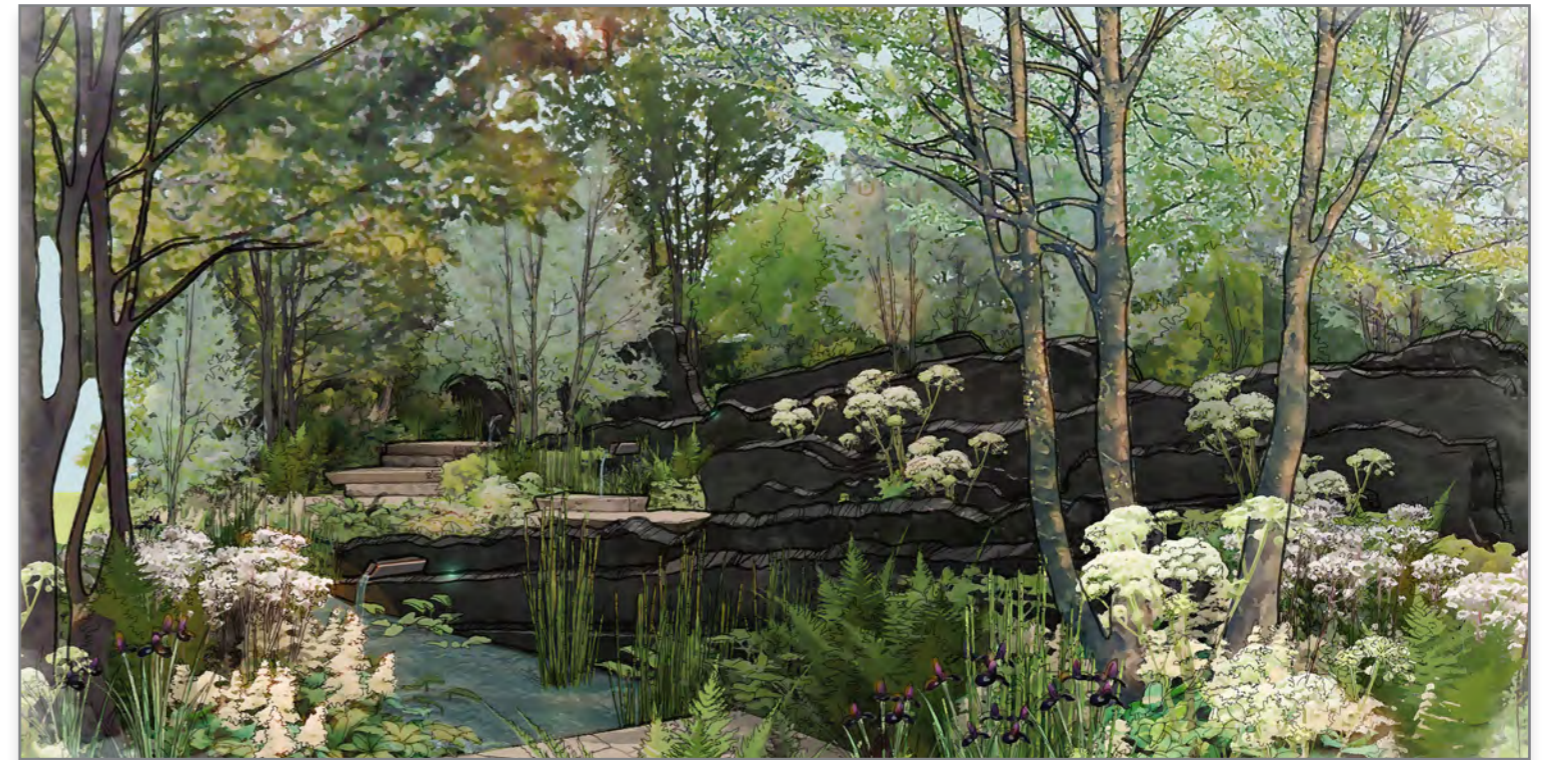

# RHS Chelsea Flower Show 2019

## Inspired by The M&G Garden 2m x 1m Planting Plan

Create your own -  
'Regeneration Garden' themed area inspired by The M&G Garden.

Inspired by nature's power to regenerate, this woodland landscape will be interspersed with stone platforms and huge burnt timber sculptures representing natural rock formations. Populated by pioneering plants and jewel-like flowers, the landscape has been colonised by trees and ferns and primordial Equisetum and Restios giving the garden an ancient quality.