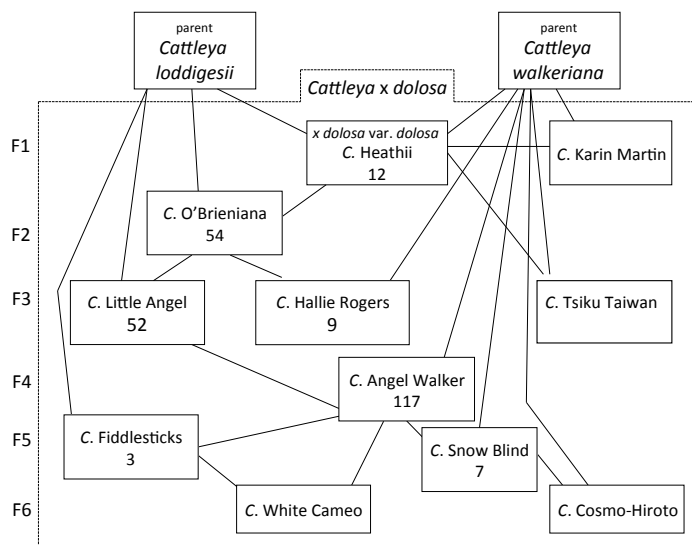

The diagram below (Fig. 1) is an example of grexes included in the natural hybrid, *Cattleya* x *dolosa*

Fig. 1: Inside a nothospecies

(*C. loddigesii* x *C. walkeriana*).

All the included grexes are derived from either the two parental species directly, or by back-crossing a hybrid progeny to one of its parents, hence they would fall within *C. x dolosa*. This breeding has now reached the F₆ generation. The numerals in each grex box represent the number of further grexes bred so far from the grex mentioned. All of these further grexes are outside the concept of *C. x dolosa* because they involve a parent which is derived from additional species. A further point of interest is that since *C. x dolosa* has the rank of species, all the grexes contained within it are below species rank,