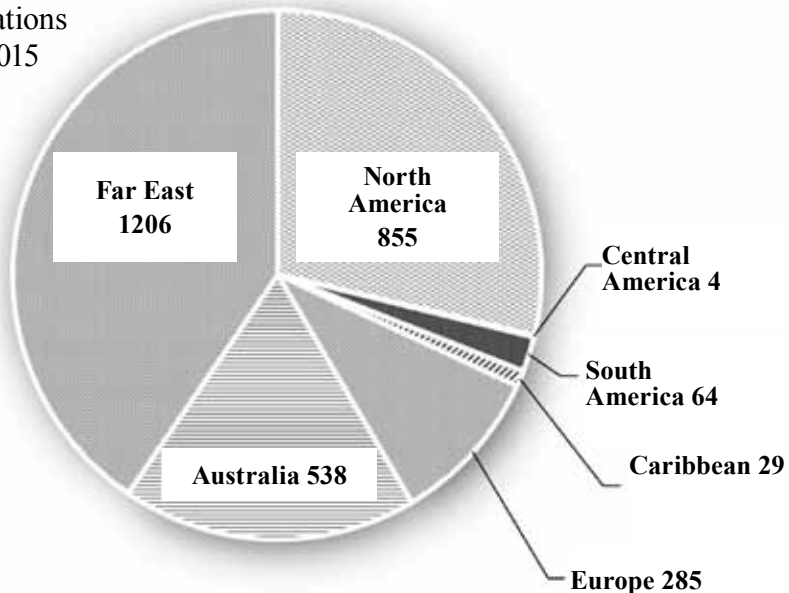

NEWSLETTER

OF THE RHS ORCHID HYBRID REGISTRATION ADVISORY GROUP (OHRAG)
No. 7, SEPTEMBER 2016

Welcome to the annual newsletter from OHRAG. The group is primarily concerned with matters that affect the registration of orchid hybrids, particularly nomenclature and procedures. This newsletter presents information drawn from items that have arisen during the last year.

OHRAG Membership

The membership of the group remains unchanged from last year, apart from the addition of two new corresponding members, Dr Patricia Harding (USA) and Olaf Gruss (Germany), who are both well-known authors, under the continuing chairmanship of Johan Hermans.

OHRAG meets twice yearly to consider items that affect orchid hybrid registration. During the last 12-month period OHRAG met on the island of Jersey at the Eric Young Orchid Foundation during December 2015, and at the RHS Lindley building during Chelsea Flower Show week in May 2016.

Where does orchid hybrid breeding take place?

It was interesting to review the geographical origin of hybrid registrations, which in turn reflects hybridising activity. Not surprisingly most applications come from warmer parts of the globe, and also reflect regional specialisations, with Taiwan taking the lead in *Phalaenopsis* breeding.

Number of orchid hybrid registrations by region in 2015