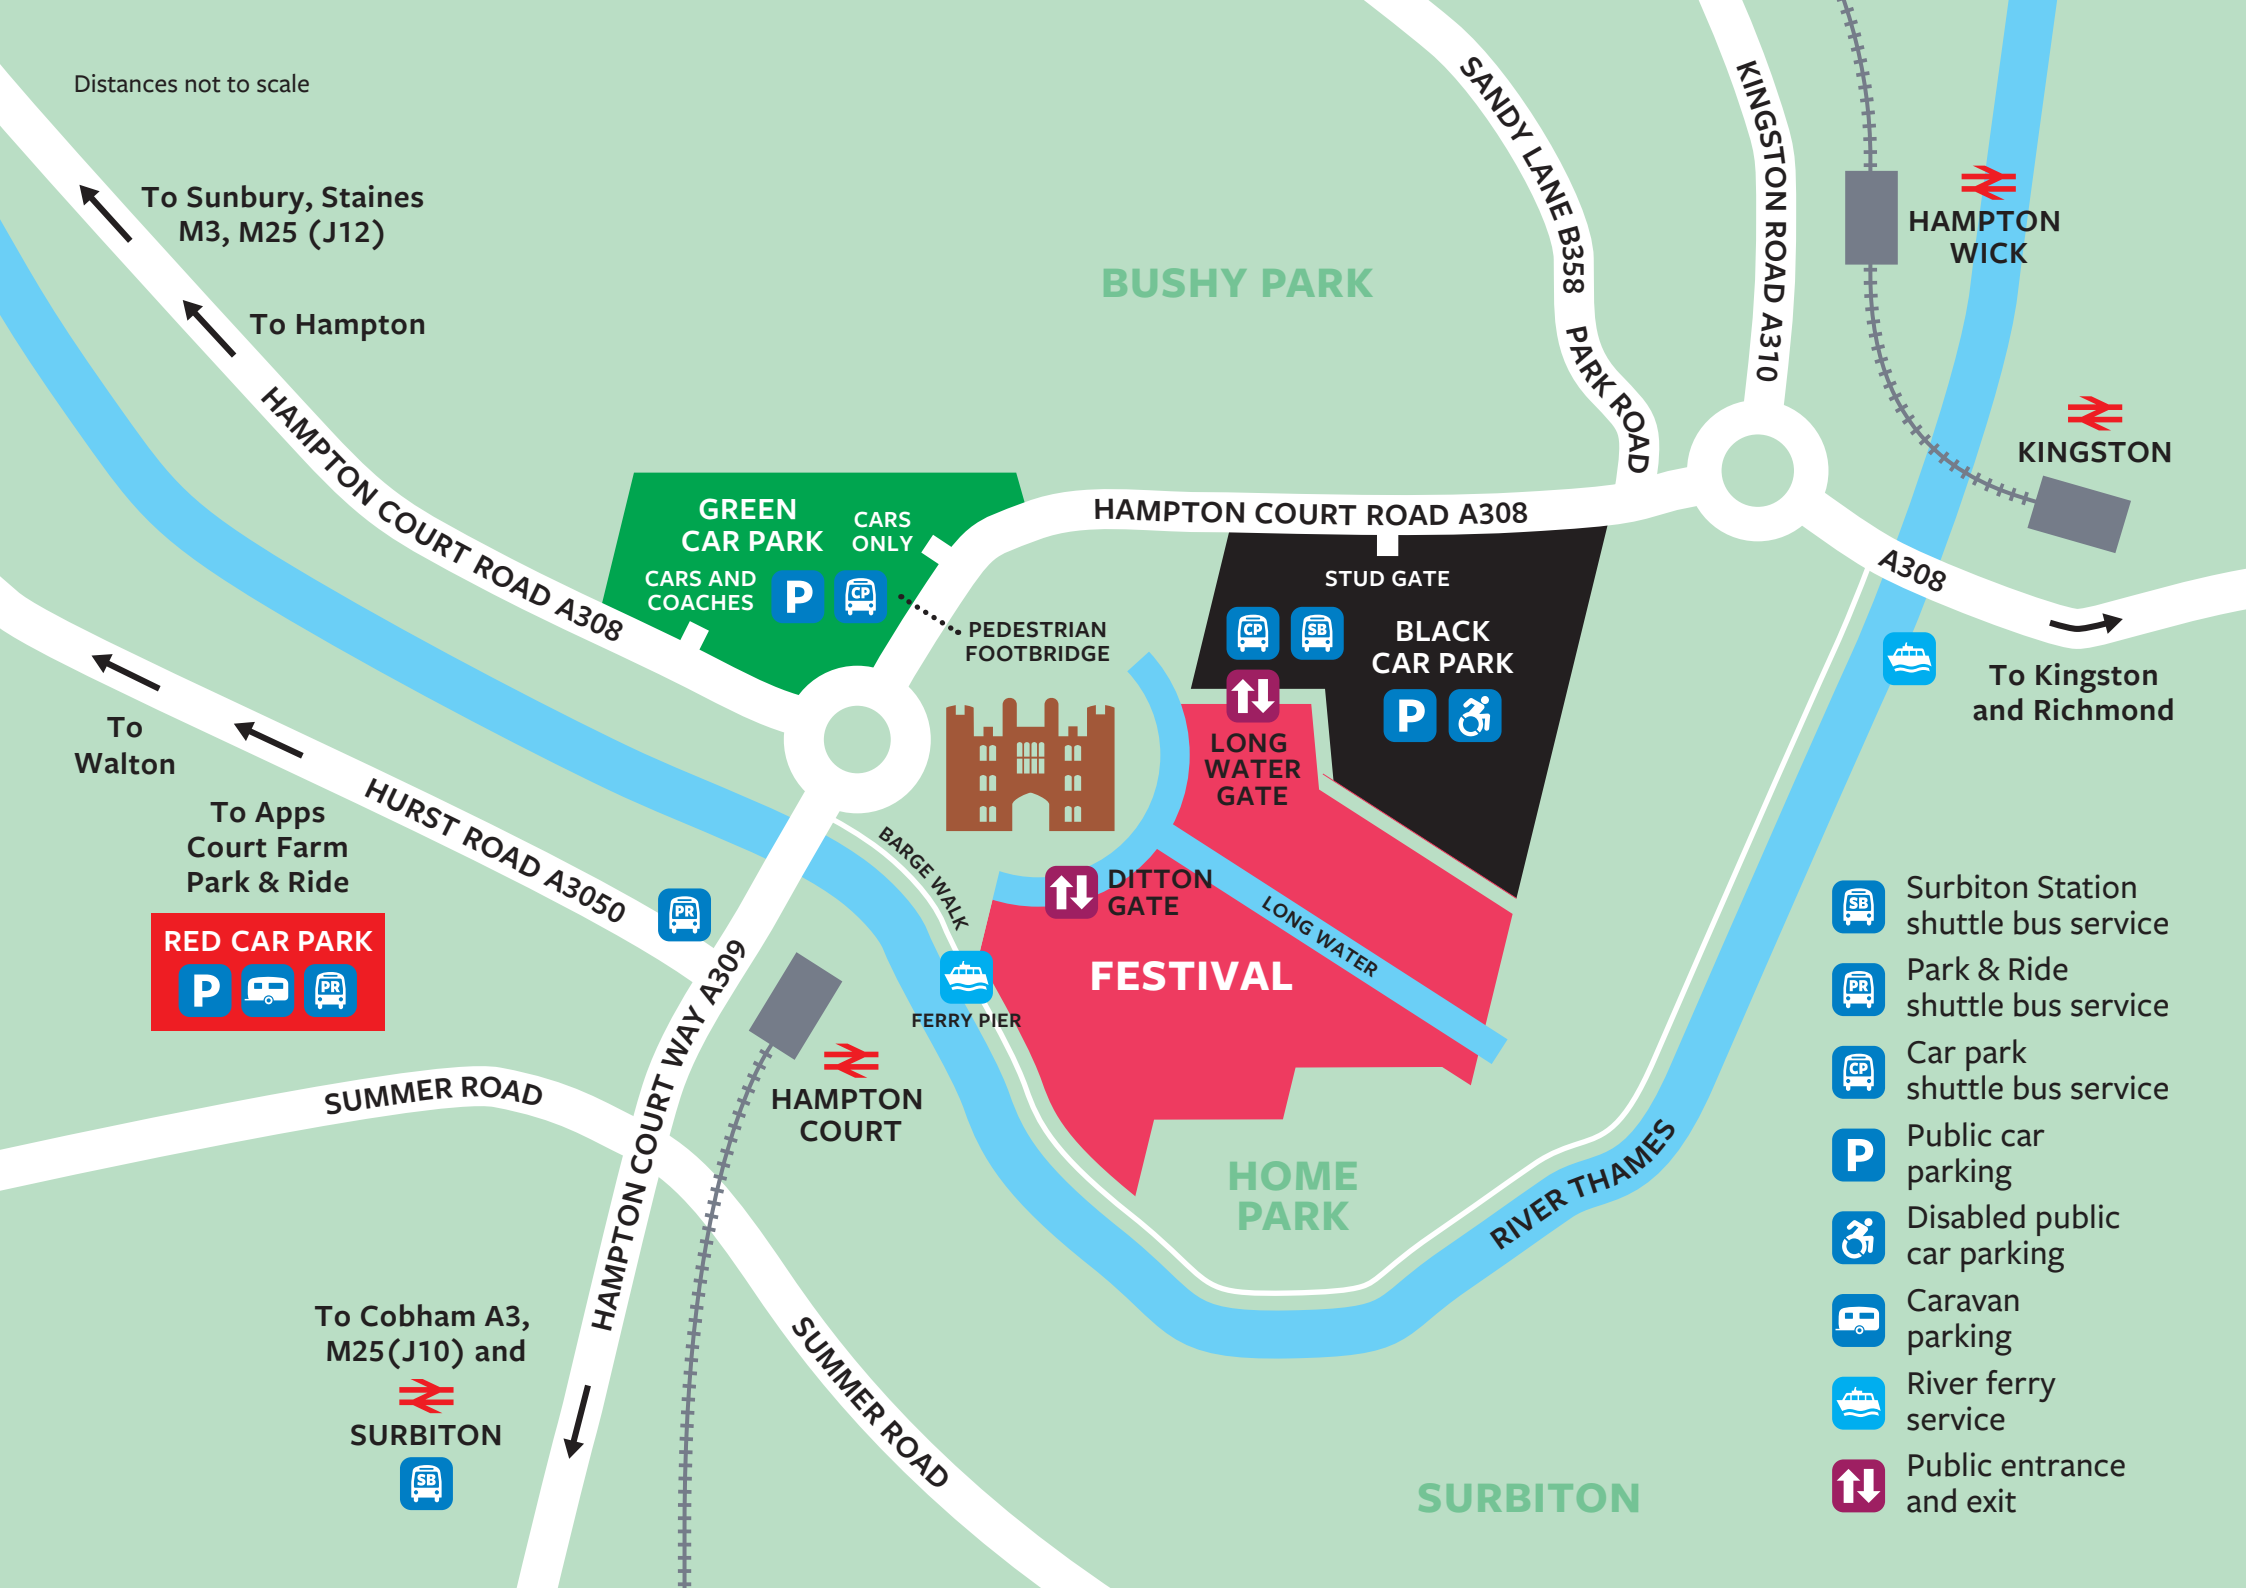

Distances not to scale

To Sunbury, Staines
M3, M25 (J12)

To Hampton

HAMPTON COURT ROAD A308

To Walton

To Apps
Court Farm
Park & Ride

HURST ROAD A3050

RED CAR PARK

SUMMER ROAD

To Cobham A3,
M25(J10) and

SURBITON

HAMPTON COURT WAY A309

SUMMER ROAD

BUSHY PARK

HAMPTON COURT ROAD A308

SANDY LANE B358
PARK ROAD

KINGSTON ROAD A310

HAMPTON WICK

KINGSTON

To Kingston
and Richmond

DITTON GATE

FESTIVAL

LONG WATER GATE

STUD GATE

BLACK CAR PARK

FERRY PIER

HOME PARK

RIVER THAMES

SURBITON

- Surbiton Station shuttle bus service
- Park & Ride shuttle bus service
- Car park shuttle bus service
- Public car parking
- Disabled public car parking
- Caravan parking
- River ferry service
- Public entrance and exit